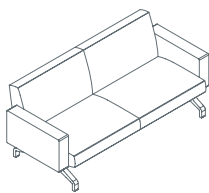

The system comprises a basic modular structure equipped with a series of universal fittings, to which all the types of seat, backrest and table (120 x 80 cm, 160 x 80 cm, diam. 130 cm) can be attached. Thanks to elements that can be fitted in many different positions, the system is extremely easy to personalise and adapts to the needs of its environment.

The system's design features various elements characteristic of Tecno collections (legs and finishes) and therefore integrates perfectly with other Tecno products.

DESIGNER

Rodolfo Dordoni

Pons

2 seat sofa low backrest, no arms
1PN6000: L 160 D 81 H 74

2 seat sofa low backrest, 2 arms
1PN6010: L 182 D 81 H 74

3 seat sofa low backrest, no arms
1PN6020: L 240 P 81 H 74

3 seat sofa low backrest, 2 arms
1PN6030: L 262 D 81 H 74

2 seat sofa low backrest, right arm
1PN6040: L 171 D 81 H 74

2 seat sofa low backrest, left arm
1PN6050: L 171 D 81 H 74

3 seat sofa low backrest, right arm
1PN6060: L 251 D 81 H 74

3 seat sofa low backrest, left arm
1PN6070: L 251 D 81 H 74

2+2 seat sofa, low backrest, arms and puff
1PN6080: L 251 D 251 H 74