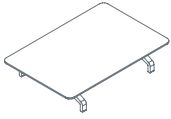

The system comprises a basic modular structure equipped with a series of universal fittings, to which all the types of seat, backrest and table (120 x 80 cm, 160 x 80 cm, diam. 130 cm) can be attached. Thanks to elements that can be fitted in many different positions, the system is extremely easy to personalise and adapts to the needs of its environment.

2 seat side sofa base
1PN6680: L 160 P 75 H 23

3 seat side sofa base
1PN6690: L 240 P 75 H 23

Standard seat
1PN6500: L 80 D 60

Backless seat
1PN6510: L 80 D 80

Low backrest
1PN6520: L 80 H 54

High backrest
1PN6530: L 80 H 78

Armrest
1PN6540: L 62 H 34

Table top for sofa structure
1PN6560: L 80 D 80

Pons

Side table 120x80
1PN4010: L 120 D 80 H 24

Side table 160x80
1PN4020: L 160 D 80 H 24

Side table diam. 130
1PN4030: Ø 130 H 24