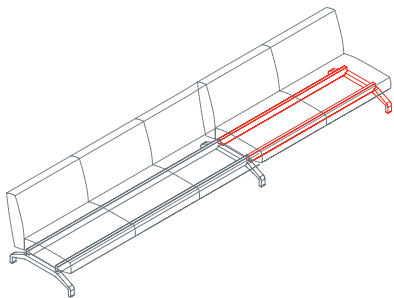

2 seat sofa low backrest, left arm
1PN6050: L 171 D 81 H 74

3 seat sofa low backrest, right arm
1PN6060: L 251 D 81 H 74

3 seat sofa low backrest, left arm
1PN6070: L 251 D 81 H 74

2+2 seat sofa, low backrest, arms and puff
1PN6080: L 251 D 251 H 74

2+2 seat sofa, side table option
1PN6090: L 251 D 251 H 74

2 seat sofa base
1PN6610: L 160 D 75 H 23

3 seat sofa base
1PN6620: L 240 D 75 H 23

Pons

2 seat side sofa base
1PN6630: L 158 D 75 H 23

3 seat side sofa base
1PN6640: L 240 D 75 H 23

2 seat side sofa base
1PN6680: L 160 P 75 H 23

3 seat side sofa base
1PN6690: L 240 P 75 H 23

Standard seat
1PN6500: L 80 D 60

Backless seat
1PN6510: L 80 D 80

Low backrest
1PN6520: L 80 H 54

High backrest
1PN6530: L 80 H 78

Armrest
1PN6540: L 62 H 34

Table top for sofa structure
1PN6560: L 80 D 80

Pons

Side table 120x80
1PN4010: L 120 D 80 H 24

Side table 160x80
1PN4020: L 160 D 80 H 24

Side table diam. 130
1PN4030: Ø 130 H 24