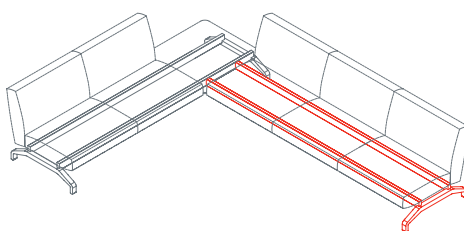

2 seat sofa low backrest, left arm
1PN6050: L 171 D 81 H 74

3 seat sofa low backrest, right arm
1PN6060: L 251 D 81 H 74

3 seat sofa low backrest, left arm
1PN6070: L 251 D 81 H 74

2+2 seat sofa, low backrest, arms and puff
1PN6080: L 251 D 251 H 74

2+2 seat sofa, side table option
1PN6090: L 251 D 251 H 74

2 seat sofa base
1PN6610: L 160 D 75 H 23

3 seat sofa base
1PN6620: L 240 D 75 H 23

Pons

2 seat side sofa base
1PN6630: L 158 D 75 H 23

3 seat side sofa base
1PN6640: L 240 D 75 H 23

2 seat side sofa base
1PN6680: L 160 P 75 H 23

3 seat side sofa base
1PN6690: L 240 P 75 H 23

Standard seat
1PN6500: L 80 D 60

Backless seat
1PN6510: L 80 D 80

Low backrest
1PN6520: L 80 H 54

High backrest
1PN6530: L 80 H 78

Armrest
1PN6540: L 62 H 34

Table top for sofa structure
1PN6560: L 80 D 80

Pons

Side table 120x80
1PN4010: L 120 D 80 H 24

Side table 160x80
1PN4020: L 160 D 80 H 24

Side table diam. 130
1PN4030: Ø 130 H 24