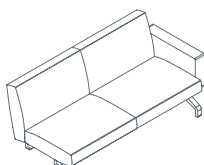

The system comprises a basic modular structure equipped with a series of universal fittings, to which all the types of seat, backrest and table (120 x 80 cm, 160 x 80 cm, diam. 130 cm) can be attached. Thanks to elements that can be fitted in many different positions, the system is extremely easy to personalise and adapts to the needs of its environment.

The system's design features various elements characteristic of Tecno collections (legs and finishes) and therefore integrates perfectly with other Tecno products.

DESIGNER

Rodolfo Dordoni

Pons

2 seat sofa low backrest, no arms
1PN6000: L 160 D 81 H 74

2 seat sofa low backrest, 2 arms
1PN6010: L 182 D 81 H 74

3 seat sofa low backrest, no arms
1PN6020: L 240 P 81 H 74

3 seat sofa low backrest, 2 arms
1PN6030: L 262 D 81 H 74

2 seat sofa low backrest, right arm
1PN6040: L 171 D 81 H 74

2 seat sofa low backrest, left arm
1PN6050: L 171 D 81 H 74

3 seat sofa low backrest, right arm
1PN6060: L 251 D 81 H 74

3 seat sofa low backrest, left arm
1PN6070: L 251 D 81 H 74

2+2 seat sofa, low backrest, arms and puff
1PN6080: L 251 D 251 H 74