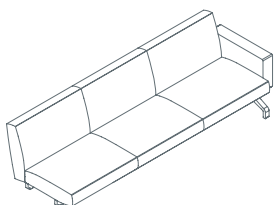

The system comprises a basic modular structure equipped with a series of universal fittings, to which all the types of seat, backrest and table (120 x 80 cm, 160 x 80 cm, diam. 130 cm) can be attached. Thanks to elements that can be fitted in many different positions, the system is extremely easy to personalise and adapts to the needs of its environment.

2 seat sofa low backrest, 2 arms
1PN6010: L 182 D 81 H 74

3 seat sofa low backrest, no arms
1PN6020: L 240 P 81 H 74

3 seat sofa low backrest, 2 arms
1PN6030: L 262 D 81 H 74

2 seat sofa low backrest, right arm
1PN6040: L 171 D 81 H 74

2 seat sofa low backrest, left arm
1PN6050: L 171 D 81 H 74

3 seat sofa low backrest, right arm
1PN6060: L 251 D 81 H 74

3 seat sofa low backrest, left arm
1PN6070: L 251 D 81 H 74

2+2 seat sofa, low backrest, arms and puff
1PN6080: L 251 D 251 H 74

2+2 seat sofa, side table option
1PN6090: L 251 D 251 H 74

2 seat sofa base
1PN6610: L 160 D 75 H 23

3 seat sofa base
1PN6620: L 240 D 75 H 23

Pons

2 seat side sofa base
1PN6630: L 158 D 75 H 23

3 seat side sofa base
1PN6640: L 240 D 75 H 23