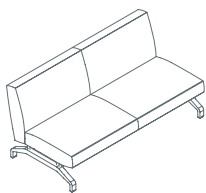

The system comprises a basic modular structure equipped with a series of universal fittings, to which all the types of seat, backrest and table (120 x 80 cm, 160 x 80 cm, diam. 130 cm) can be attached. Thanks to elements that can be fitted in many different positions, the system is extremely easy to personalise and adapts to the needs of its environment.

The aluminium bases are either polished or painted in matt dark grey. The table tops can be in black laminated FS, matt white or dark grey lacquer, gloss white or dark grey lacquer, white Carrara marble or black Marquina marble.

The system's design features various elements characteristic of Tecno collections (legs and finishes) and therefore integrates perfectly with other Tecno products.

DESIGNER

Rodolfo Dordoni

Pons

2 seat sofa low backrest, no arms
1PN6000: L 160 D 81 H 74

2 seat sofa low backrest, 2 arms
1PN6010: L 182 D 81 H 74

3 seat sofa low backrest, no arms
1PN6020: L 240 P 81 H 74

3 seat sofa low backrest, 2 arms
1PN6030: L 262 D 81 H 74

2 seat sofa low backrest, right arm
1PN6040: L 171 D 81 H 74