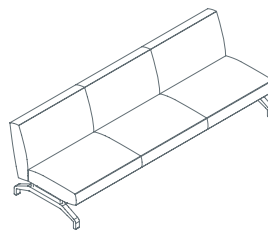

The system comprises a basic modular structure equipped with a series of universal fittings, to which all the types of seat, backrest and table (120 x 80 cm, 160 x 80 cm, diam. 130 cm) can be attached. Thanks to elements that can be fitted in many different positions, the system is extremely easy to personalise and adapts to the needs of its environment.

The system's design features various elements characteristic of Tecno collections (legs and finishes) and therefore integrates perfectly with other Tecno products.

DESIGNER

Rodolfo Dordoni

Pons

2 seat sofa low backrest, no arms
1PN6000: L 160 D 81 H 74

2 seat sofa low backrest, 2 arms
1PN6010: L 182 D 81 H 74

3 seat sofa low backrest, no arms
1PN6020: L 240 P 81 H 74

3 seat sofa low backrest, 2 arms
1PN6030: L 262 D 81 H 74

2 seat sofa low backrest, right arm
1PN6040: L 171 D 81 H 74

2 seat sofa low backrest, left arm
1PN6050: L 171 D 81 H 74

3 seat sofa low backrest, right arm
1PN6060: L 251 D 81 H 74

3 seat sofa low backrest, left arm
1PN6070: L 251 D 81 H 74

2+2 seat sofa, low backrest, arms and puff
1PN6080: L 251 D 251 H 74