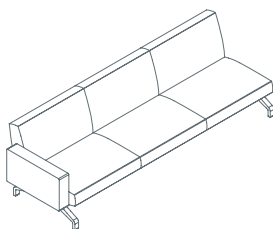

The system comprises a basic modular structure equipped with a series of universal fittings, to which all the types of seat, backrest and table (120 x 80 cm, 160 x 80 cm, diam. 130 cm) can be attached. Thanks to elements that can be fitted in many different positions, the system is extremely easy to personalise and adapts to the needs of its environment.

2 seat sofa low backrest, 2 arms
1PN6010: L 182 D 81 H 74

3 seat sofa low backrest, no arms
1PN6020: L 240 P 81 H 74

3 seat sofa low backrest, 2 arms
1PN6030: L 262 D 81 H 74

2 seat sofa low backrest, right arm
1PN6040: L 171 D 81 H 74

2 seat sofa low backrest, left arm
1PN6050: L 171 D 81 H 74

3 seat sofa low backrest, right arm
1PN6060: L 251 D 81 H 74

3 seat sofa low backrest, left arm
1PN6070: L 251 D 81 H 74

2+2 seat sofa, low backrest, arms and puff
1PN6080: L 251 D 251 H 74

2+2 seat sofa, side table option
1PN6090: L 251 D 251 H 74

2 seat sofa base
1PN6610: L 160 D 75 H 23

3 seat sofa base
1PN6620: L 240 D 75 H 23

Pons

2 seat side sofa base
1PN6630: L 158 D 75 H 23

3 seat side sofa base
1PN6640: L 240 D 75 H 23