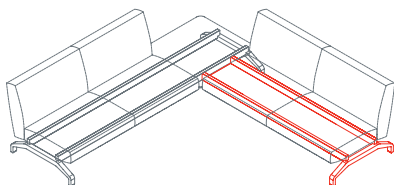

2 seat sofa low backrest, left arm
1PN6050: L 171 D 81 H 74

3 seat sofa low backrest, right arm
1PN6060: L 251 D 81 H 74

3 seat sofa low backrest, left arm
1PN6070: L 251 D 81 H 74

2+2 seat sofa, low backrest, arms and puff
1PN6080: L 251 D 251 H 74

2+2 seat sofa, side table option
1PN6090: L 251 D 251 H 74

2 seat sofa base
1PN6610: L 160 D 75 H 23

3 seat sofa base
1PN6620: L 240 D 75 H 23

Pons

2 seat side sofa base
1PN6630: L 158 D 75 H 23

3 seat side sofa base
1PN6640: L 240 D 75 H 23

2 seat side sofa base
1PN6680: L 160 P 75 H 23

3 seat side sofa base
1PN6690: L 240 P 75 H 23

Standard seat
1PN6500: L 80 D 60

Backless seat
1PN6510: L 80 D 80

Low backrest
1PN6520: L 80 H 54

High backrest
1PN6530: L 80 H 78

Armrest
1PN6540: L 62 H 34

Table top for sofa structure
1PN6560: L 80 D 80

Pons

Side table 120x80
1PN4010: L 120 D 80 H 24

Side table 160x80
1PN4020: L 160 D 80 H 24

Side table diam. 130
1PN4030: Ø 130 H 24