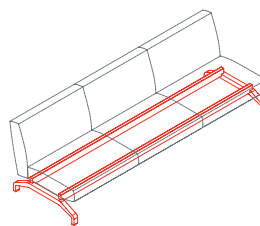

2 seat sofa low backrest, 2 arms
1PN6010: L 182 D 81 H 74

3 seat sofa low backrest, no arms
1PN6020: L 240 P 81 H 74

3 seat sofa low backrest, 2 arms
1PN6030: L 262 D 81 H 74

2 seat sofa low backrest, right arm
1PN6040: L 171 D 81 H 74

2 seat sofa low backrest, left arm
1PN6050: L 171 D 81 H 74

3 seat sofa low backrest, right arm
1PN6060: L 251 D 81 H 74

3 seat sofa low backrest, left arm
1PN6070: L 251 D 81 H 74

2+2 seat sofa, low backrest, arms and puff
1PN6080: L 251 D 251 H 74

2+2 seat sofa, side table option
1PN6090: L 251 D 251 H 74

2 seat sofa base
1PN6610: L 160 D 75 H 23

3 seat sofa base
1PN6620: L 240 D 75 H 23

Pons

2 seat side sofa base
1PN6630: L 158 D 75 H 23

3 seat side sofa base
1PN6640: L 240 D 75 H 23

2 seat side sofa base
1PN6680: L 160 P 75 H 23

3 seat side sofa base
1PN6690: L 240 P 75 H 23

Standard seat
1PN6500: L 80 D 60

Backless seat
1PN6510: L 80 D 80

Low backrest
1PN6520: L 80 H 54

High backrest
1PN6530: L 80 H 78