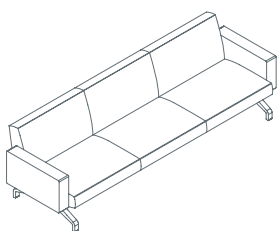

The system comprises a basic modular structure equipped with a series of universal fittings, to which all the types of seat, backrest and table (120 x 80 cm, 160 x 80 cm, diam. 130 cm) can be attached. Thanks to elements that can be fitted in many different positions, the system is extremely easy to personalise and adapts to the needs of its environment.

The system's design features various elements characteristic of Tecno collections (legs and finishes) and therefore integrates perfectly with other Tecno products.

DESIGNER

Rodolfo Dordoni

Pons

2 seat sofa low backrest, no arms
1PN6000: L 160 D 81 H 74

2 seat sofa low backrest, 2 arms
1PN6010: L 182 D 81 H 74

3 seat sofa low backrest, no arms
1PN6020: L 240 P 81 H 74

3 seat sofa low backrest, 2 arms
1PN6030: L 262 D 81 H 74

2 seat sofa low backrest, right arm
1PN6040: L 171 D 81 H 74

2 seat sofa low backrest, left arm
1PN6050: L 171 D 81 H 74

3 seat sofa low backrest, right arm
1PN6060: L 251 D 81 H 74

3 seat sofa low backrest, left arm
1PN6070: L 251 D 81 H 74

2+2 seat sofa, low backrest, arms and puff
1PN6080: L 251 D 251 H 74