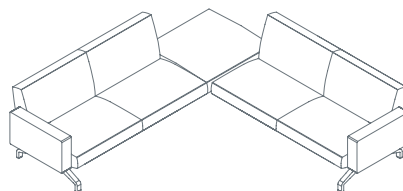

The system comprises a basic modular structure equipped with a series of universal fittings, to which all the types of seat, backrest and table (120 x 80 cm, 160 x 80 cm, diam. 130 cm) can be attached. Thanks to elements that can be fitted in many different positions, the system is extremely easy to personalise and adapts to the needs of its environment.

2 seat sofa low backrest, 2 arms
1PN6010: L 182 D 81 H 74

3 seat sofa low backrest, no arms
1PN6020: L 240 P 81 H 74

3 seat sofa low backrest, 2 arms
1PN6030: L 262 D 81 H 74

2 seat sofa low backrest, right arm
1PN6040: L 171 D 81 H 74

2 seat sofa low backrest, left arm
1PN6050: L 171 D 81 H 74

3 seat sofa low backrest, right arm
1PN6060: L 251 D 81 H 74

3 seat sofa low backrest, left arm
1PN6070: L 251 D 81 H 74

2+2 seat sofa, low backrest, arms and puff
1PN6080: L 251 D 251 H 74

2+2 seat sofa, side table option
1PN6090: L 251 D 251 H 74

2 seat sofa base
1PN6610: L 160 D 75 H 23

3 seat sofa base
1PN6620: L 240 D 75 H 23

Pons

2 seat side sofa base
1PN6630: L 158 D 75 H 23

3 seat side sofa base
1PN6640: L 240 D 75 H 23