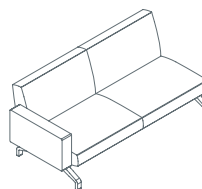

The system comprises a basic modular structure equipped with a series of universal fittings, to which all the types of seat, backrest and table (120 x 80 cm, 160 x 80 cm, diam. 130 cm) can be attached. Thanks to elements that can be fitted in many different positions, the system is extremely easy to personalise and adapts to the needs of its environment.

2 seat sofa low backrest, 2 arms
1PN6010: L 182 D 81 H 74

3 seat sofa low backrest, no arms
1PN6020: L 240 P 81 H 74

3 seat sofa low backrest, 2 arms
1PN6030: L 262 D 81 H 74

2 seat sofa low backrest, right arm
1PN6040: L 171 D 81 H 74

2 seat sofa low backrest, left arm
1PN6050: L 171 D 81 H 74

3 seat sofa low backrest, right arm
1PN6060: L 251 D 81 H 74

3 seat sofa low backrest, left arm
1PN6070: L 251 D 81 H 74

2+2 seat sofa, low backrest, arms and puff
1PN6080: L 251 D 251 H 74

2+2 seat sofa, side table option
1PN6090: L 251 D 251 H 74

2 seat sofa base
1PN6610: L 160 D 75 H 23

3 seat sofa base
1PN6620: L 240 D 75 H 23

Pons

2 seat side sofa base
1PN6630: L 158 D 75 H 23

3 seat side sofa base
1PN6640: L 240 D 75 H 23