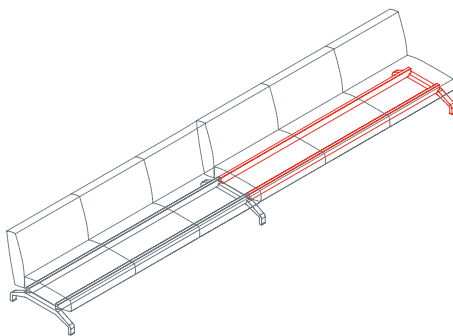

2 seat sofa low backrest, left arm
1PN6050: L 171 D 81 H 74

3 seat sofa low backrest, right arm
1PN6060: L 251 D 81 H 74

3 seat sofa low backrest, left arm
1PN6070: L 251 D 81 H 74

2+2 seat sofa, low backrest, arms and puff
1PN6080: L 251 D 251 H 74

2+2 seat sofa, side table option
1PN6090: L 251 D 251 H 74

2 seat sofa base
1PN6610: L 160 D 75 H 23

3 seat sofa base
1PN6620: L 240 D 75 H 23

Pons

2 seat side sofa base
1PN6630: L 158 D 75 H 23

3 seat side sofa base
1PN6640: L 240 D 75 H 23

2 seat side sofa base
1PN6680: L 160 P 75 H 23

3 seat side sofa base
1PN6690: L 240 P 75 H 23

Standard seat
1PN6500: L 80 D 60

Backless seat
1PN6510: L 80 D 80

Low backrest
1PN6520: L 80 H 54

High backrest
1PN6530: L 80 H 78

Armrest
1PN6540: L 62 H 34

Table top for sofa structure
1PN6560: L 80 D 80

Pons

Side table 120x80
1PN4010: L 120 D 80 H 24

Side table 160x80
1PN4020: L 160 D 80 H 24

Side table diam. 130
1PN4030: Ø 130 H 24