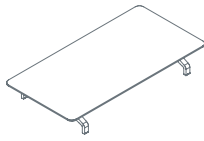

The system comprises a basic modular structure equipped with a series of universal fittings, to which all the types of seat, backrest and table (120 x 80 cm, 160 x 80 cm, diam. 130 cm) can be attached. Thanks to elements that can be fitted in many different positions, the system is extremely easy to personalise and adapts to the needs of its environment.

2 seat side sofa base
1PN6680: L 160 P 75 H 23

3 seat side sofa base
1PN6690: L 240 P 75 H 23

Standard seat
1PN6500: L 80 D 60

Backless seat
1PN6510: L 80 D 80

Low backrest
1PN6520: L 80 H 54

High backrest
1PN6530: L 80 H 78

Armrest
1PN6540: L 62 H 34

Table top for sofa structure
1PN6560: L 80 D 80

Pons

Side table 120x80
1PN4010: L 120 D 80 H 24

Side table 160x80
1PN4020: L 160 D 80 H 24

Side table diam. 130
1PN4030: Ø 130 H 24